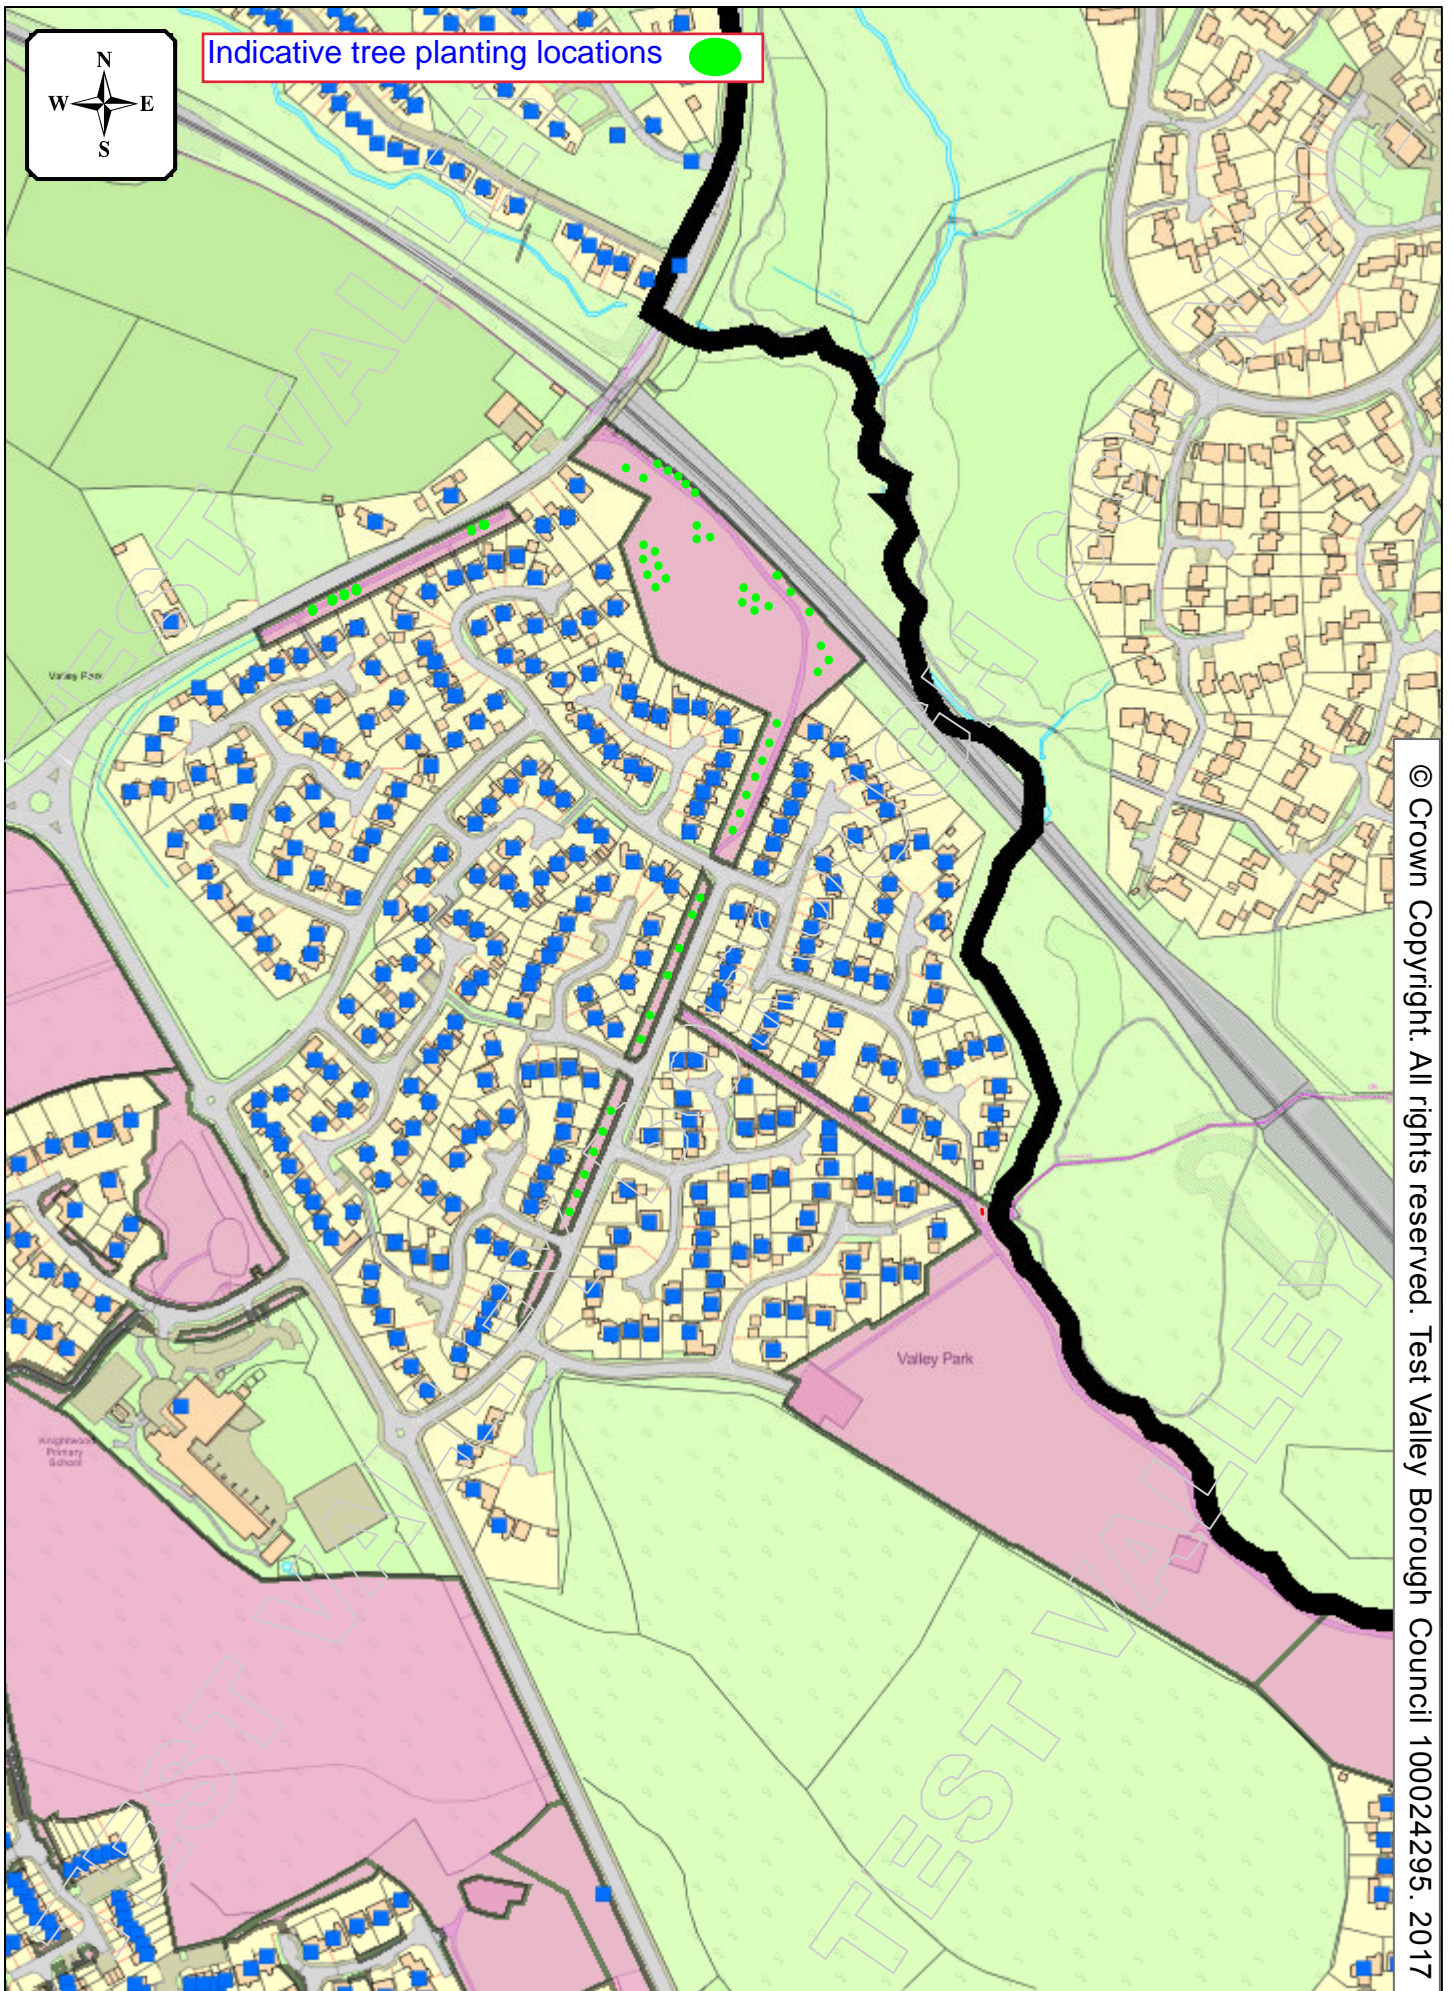

Indicative tree planting locations 

© Crown Copyright. All rights reserved. Test Valley Borough Council 100024295. 2017

Scale:
Date:
Drawn:
Dept:
Doc:

**Test Valley Borough
Council Mapping**